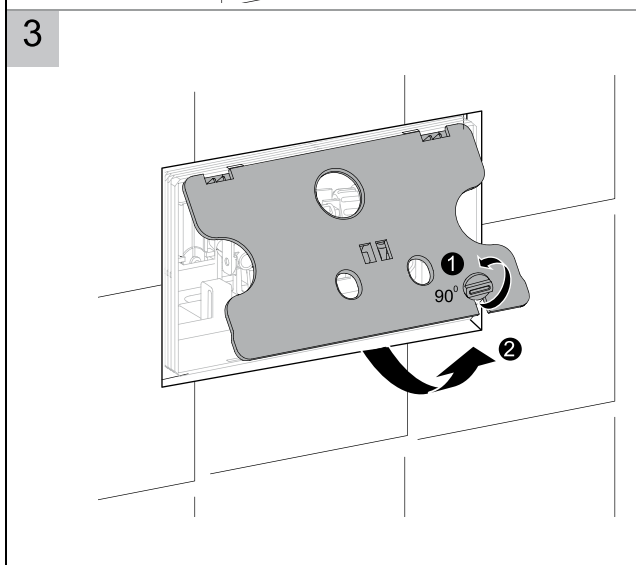

# PLAQUE BATI-SUPPORT PLUS-STRONG-SILENCE

SERIE CD 520 / CD 530  
ref: 700524-700525-700526-700535-700536