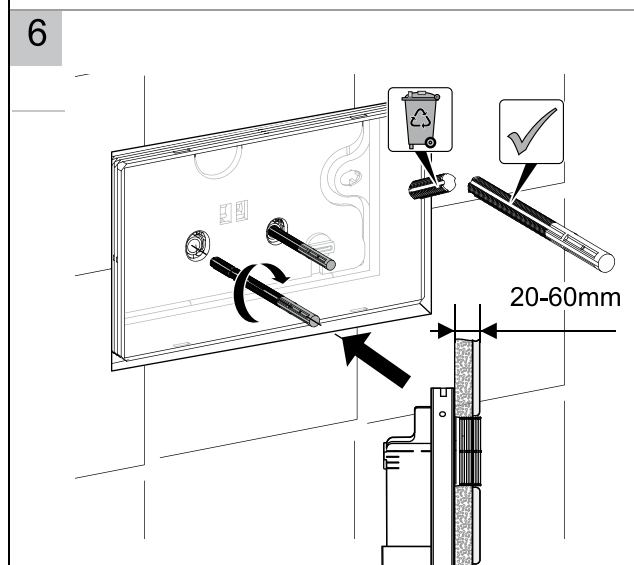

# PLAQUE BATI-SUPPORT PLUS-STRONG-SILENCE

SERIE CD 520 / CD 530  
ref: 700524-700525-700526-700535-700536