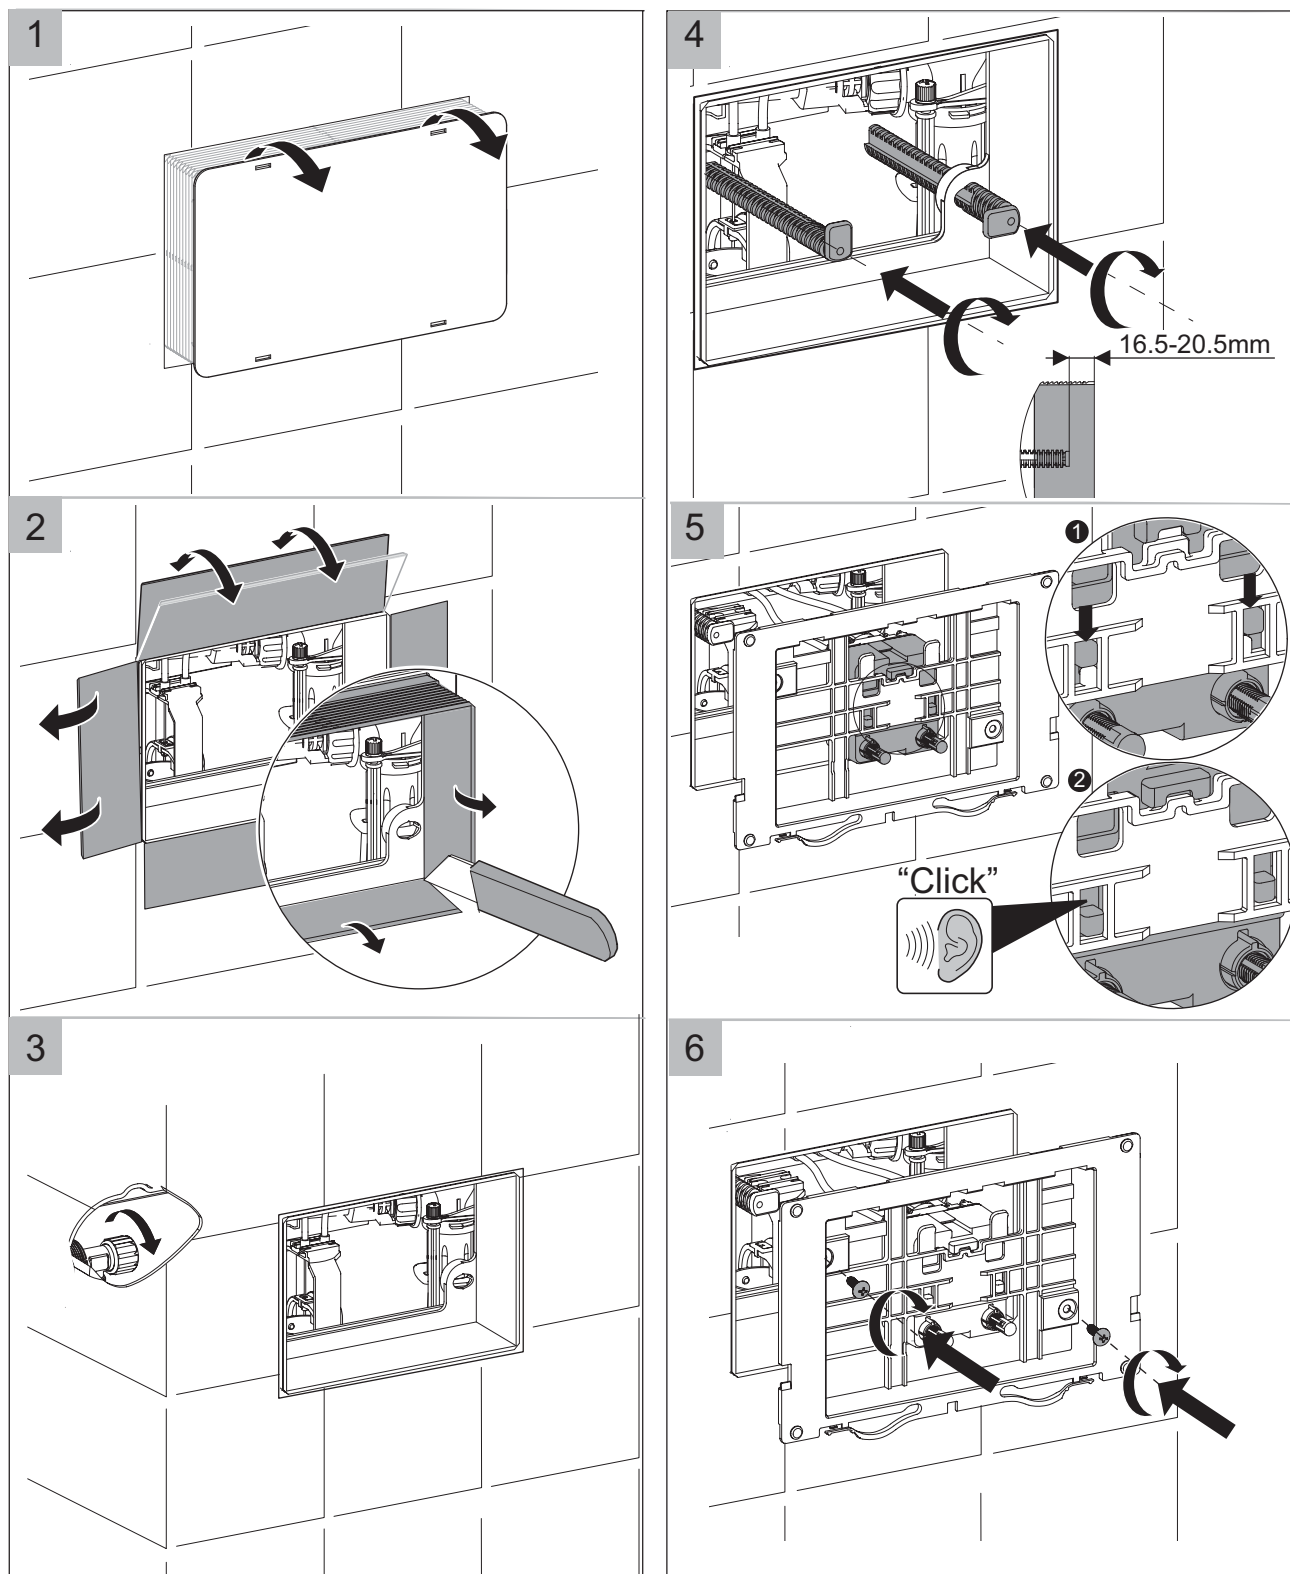

PLAQUE BATI-SUPPORT SHORT

SERIE CD 540
ref: 700541

PLAQUE BATI-SUPPORT SHORT

SERIE CD 540
ref: 700541