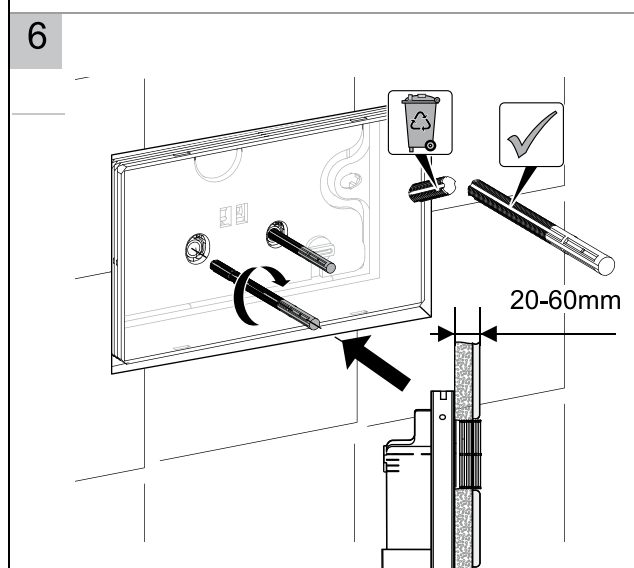

PLAQUE BATI-SUPPORT PLUS-STRONG-SILENCE

SERIE CD 500
ref: 700501

PLAQUE BATI-SUPPORT PLUS-STRONG-SILENCE

SERIE CD 500
ref: 700501