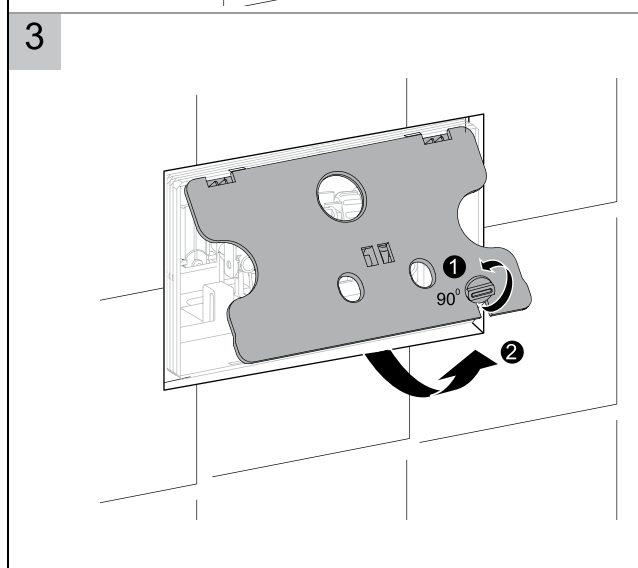

PLAQUE BATI-SUPPORT PLUS-STRONG-SILENCE

SERIE CD 500
ref: 700501

PLAQUE BATI-SUPPORT PLUS-STRONG-SILENCE

SERIE CD 500
ref: 700501