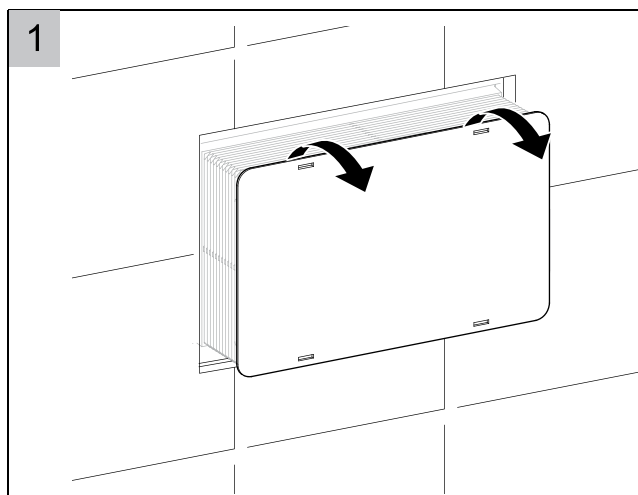

PLAQUE BATI-SUPPORT PLUS-STRONG-SILENCE

SERIE CD 500
ref: 700501

PLAQUE BATI-SUPPORT PLUS-STRONG-SILENCE

SERIE CD 500
ref: 700501