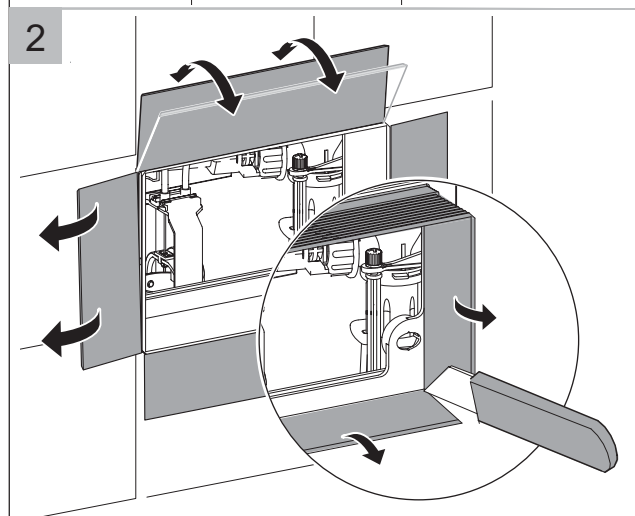

PLAQUE BATI-SUPPORT SHORT

SERIE CD 550
ref: 700555

PLAQUE BATI-SUPPORT SHORT

SERIE CD 550
ref: 700555