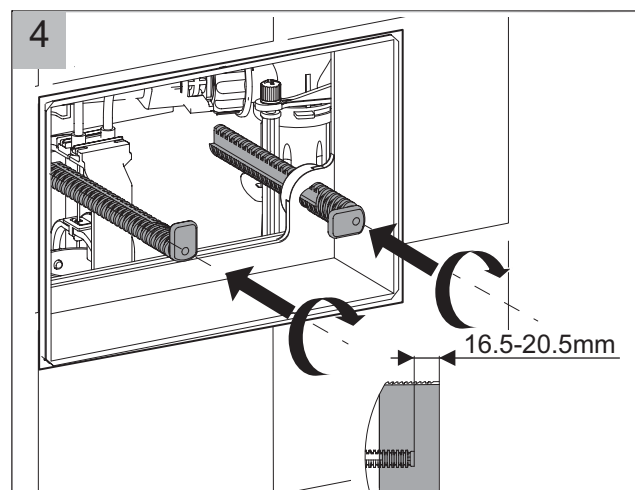

PLAQUE BATI-SUPPORT SHORT

SERIE CD 550
ref: 700555

PLAQUE BATI-SUPPORT SHORT

SERIE CD 550
ref: 700555