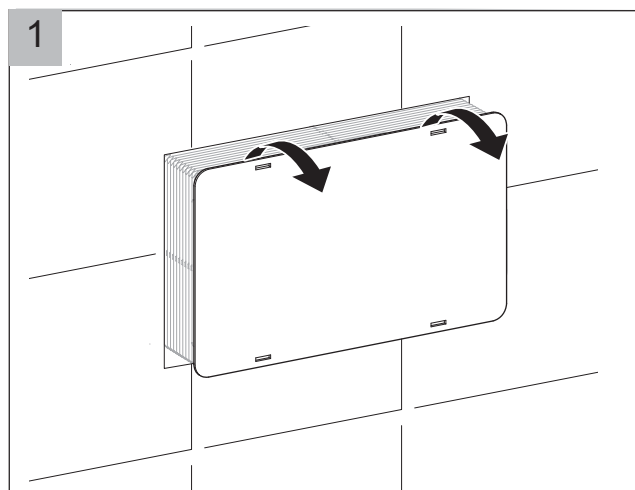

PLAQUE BATI-SUPPORT SHORT

SERIE CD 550
ref: 700555

PLAQUE BATI-SUPPORT SHORT

SERIE CD 550
ref: 700555