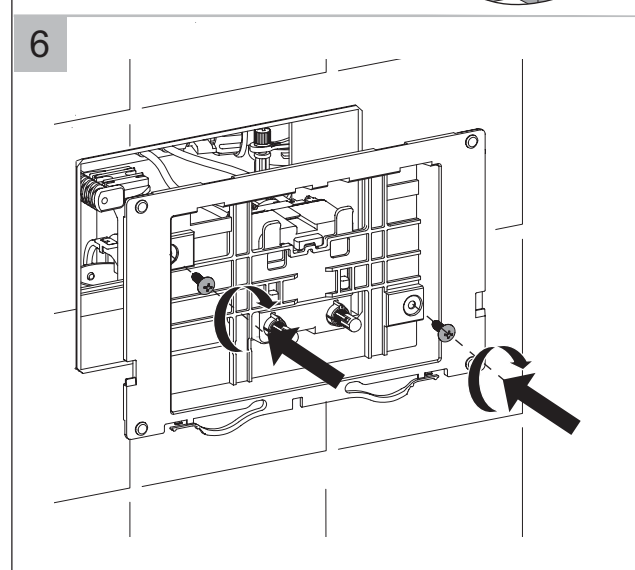

PLAQUE BATI-SUPPORT SHORT

SERIE CD 550
ref: 700555

PLAQUE BATI-SUPPORT SHORT

SERIE CD 550
ref: 700555