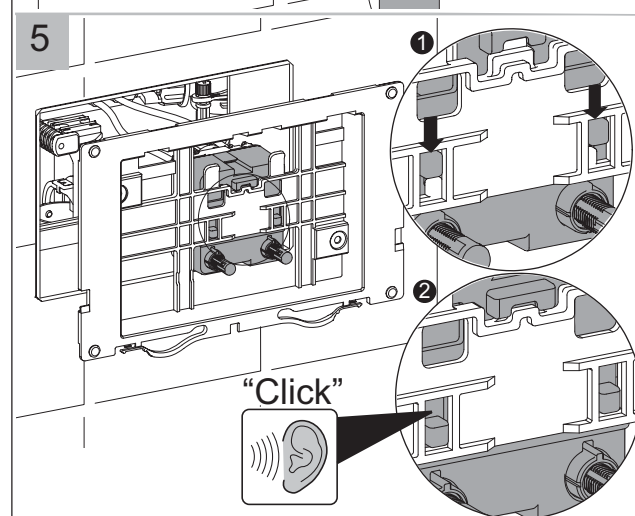

PLAQUE BATI-SUPPORT SHORT

SERIE CD 550
ref: 700555

PLAQUE BATI-SUPPORT SHORT

SERIE CD 550
ref: 700555