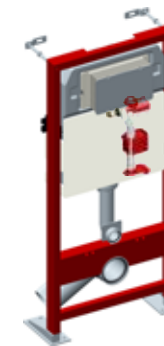

PLAQUES BATI-SUPPORT

PLAQUES DE COMMANDE DOUBLE-CHASSE

BATI

PLUS
700400

STRONG
700420

SILENCE
700410

PLAQUE et CONTREPLAQUE

CD500