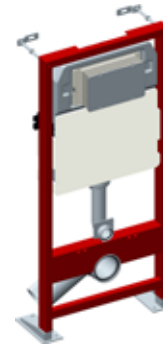

PLAQUES BATI-SUPPORT

PLAQUES DE COMMANDE DOUBLE-CHASSE

BATI

PLUS
700400

STRONG
700420

SILENCE
700410

PLAQUE et CONTREPLAQUE

CD500